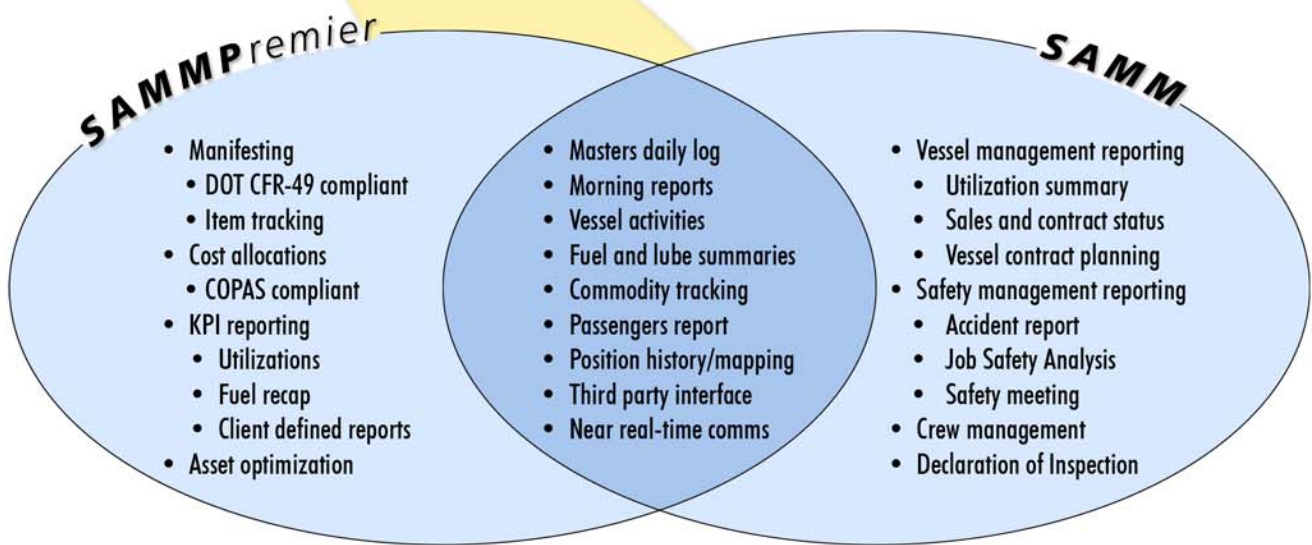

Satellite Assisted Marine Management Premier

- Collects, organizes and distributes accurate logistics information
- Produces consistent, auditable management reports
- Provides near real-time and historical data